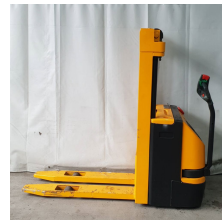

Extras:

Price: on request (Subject to prior sale)

Pfitscher Staplertechnik GmbH
Gewerbepark 4a
A-6068 Mils

Fon: +43 (0) 5223 – 79069
Fax: +43 (0) 5223 – 79071
www.staplertechnik.at
info@staplertechnik.at

Geschäftsführer:
Christian Pfitscher
Landgericht Innsbruck Fb-Nr. 254683i
ATU: 61228736

Die Ware bleibt bis zur vollständigen Bezahlung unser Eigentum. Gerichtsstand und Erfüllungsort ist Mils, A.
Irrtum, Satz- u. Druckfehler bzw. Technische Änderungen vorbehalten. Fotos sind Original bzw. Vergleich Fotos.