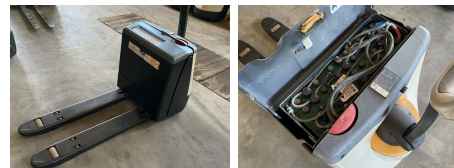

Crown WP3020

Capacity: 2000 kg
Lift height: 130 mm
Closed height: 1268 mm
YOM: 2017
Running hours: 470
Engine type: Electric
Tech. Condition: good
Visual condition: good
Fork length: 1150 mm

Com Nr.: 0147
Front tyres: Vulkollan
Front tyres Condition: 80 - 100%
Rear tyres: Vulkollan
Rear tyres Condition: 80 - 100%
Battery: Hoppecke, 2017, 24V,
250Ah, 60 - 80%

Extras:

SYMBOLFOTO. Abweichungen vom Originalgerät.

Price: on request (Subject to prior sale)

Pfitscher Staplertechnik GmbH
Gewerbepark 4a

A-6068 Mils

Fon: +43 (0) 5223 – 79069
Fax: +43 (0) 5223 – 79071
www.staplertechnik.at
info@staplertechnik.at

Geschäftsführer:
Christian Pfitscher
Landgericht Innsbruck Fb-Nr. 254683i
ATU: 61228736

Die Ware bleibt bis zur vollständigen Bezahlung unser Eigentum. Gerichtsstand und Erfüllungsort ist Mils, A.
Irrtum, Satz- u. Druckfehler bzw. Technische Änderungen vorbehalten. Fotos sind Original bzw. Vergleich Fotos.