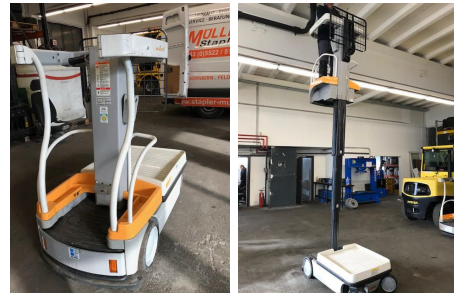

Crown Crown WAV 50-118

Capacity: 90 kg
Closed height: 1400 mm
YOM: 2010
Engine type: Electric
Tech. Condition: good
Visual condition: good

Com Nr.: 0252
Front tyres: Polyurethane
Rear tyres: Polyurethane

Extras:

Lastplattform Klappbar
WARTUNG&ÖNORM DURCHGEFÜHRT

Price: on request (Subject to prior sale)

Pfischer Staplertechnik GmbH
Gewerbepark 4a
A-6068 Mils

Fon: +43 (0) 5223 – 79069
Fax: +43 (0) 5223 – 79071
www.staplertechnik.at
info@staplertechnik.at