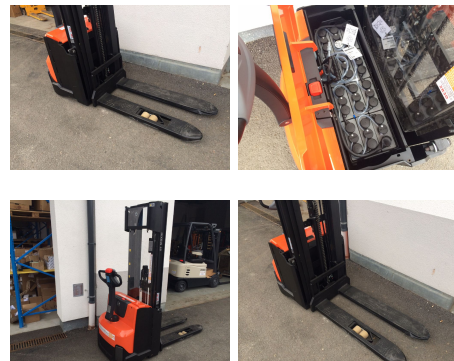

Toyota SWE 140

Capacity: 1400 kg
Mast type: Triplex
Lift height: 4455 mm
Closed height: 2100 mm
Free lift: 1650 mm
YOM: 2018
Engine type: Electric
Tech. Condition: New
Visual condition: New
Fork length: 1150 mm

Com Nr.: 04032019002
Front tyres: Vulkollan
Rear tyres: Vulkollan
Battery: Energysys, 2018, 24V, 225Ah,

Extras:

Full free lift CE certificate
PINCODE, SENSILT, TANDEM ROLLEN VULKOLAN

Price: on request (Subject to prior sale)

Pfitscher Staplertechnik GmbH
Gewerbepark 4a
A-6068 Mils

Fon: +43 (0) 5223 – 79069
Fax: +43 (0) 5223 – 79071
www.staplertechnik.at
info@staplertechnik.at

Geschäftsführer:
Christian Pfitscher
Landgericht Innsbruck Fb-Nr. 254683i
ATU: 61228736