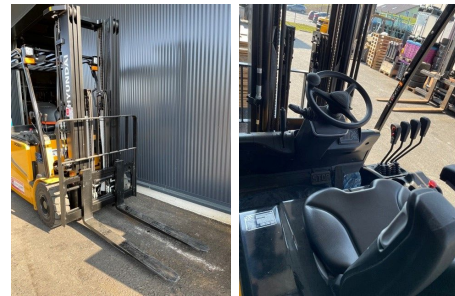

Hyundai 30BH-9

Capacity: 3000 kg
Mast type: Triplex
Lift height: 5505 mm
Closed height: 2262 mm
Free lift: 1572 mm
YOM: 2020
Engine type: Electric
Tech. Condition: New
Visual condition: New
Fork length: 1200 mm

Com Nr.: SP-0642

Battery: 2020, 80V, 600Ah,

Extras:

Side Shift Worklight back Worklight front Weatherproof cover Road Traffic Regulation

Price: on request (Subject to prior sale)

Pfitscher Staplertechnik GmbH