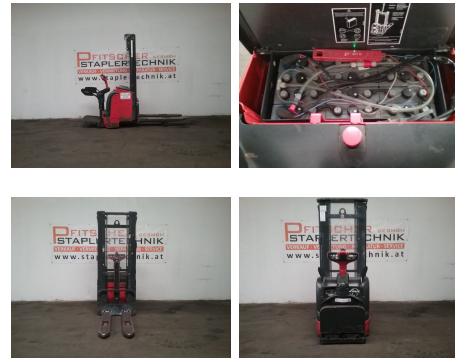

Linde L14 AP

Capacity: 1400 kg
Mast type: Triplex
Lift height: 4700 mm
Closed height: 2060 mm
Free lift: 1650 mm
YOM: 2006
Running hours: 3683
Engine type: Electric
Tech. Condition: good
Visual condition: good
Fork length: 1150 mm

Com Nr.: 0841
Front tyres: Vulkollan
Rear tyres: Vulkollan
Battery: 2006, 24V, 375Ah,

Extras:
Initial lift

Price: on request (Subject to prior sale)

Pfitscher Staplertechnik GmbH
Gewerbepark 4a

A-6068 Mils