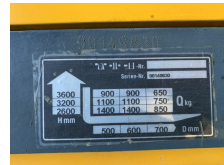

Jungheinrich EJC14

Capacity: 1400 kg
Mast type: Duplex
Lift height: 3600 mm
Closed height: 2240 mm
YOM: 2005
Running hours: 1790
Engine type: Electric
Tech. Condition: good
Visual condition: good
Fork length: 1150 mm

Com Nr.: 1037
Front tyres: Vulkollan
Rear tyres: Vulkollan
Battery: 2018, 24V, 375Ah,

Extras:

Price: on request (Subject to prior sale)

Pfischer Staplertechnik GmbH
Gewerbepark 4a
A-6068 Mils

Fon: +43 (0) 5223 – 79069
Fax: +43 (0) 5223 – 79071
www.staplertechnik.at
info@staplertechnik.at