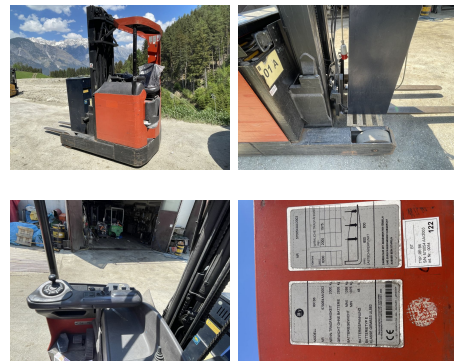

BT RR B6

Capacity: 2000 kg
Mast type: Duplex
Lift height: 6300 mm
Closed height: 2710 mm
YOM: 2003
Running hours: 17000
Engine type: Electric
Tech. Condition: good
Visual condition: good
Fork length: 1150 mm

Com Nr.: 1186
Front tyres: Vulkollan
Rear tyres: Vulkollan

Extras:

Side Shift 3rd valve
Fingertipp

Price: on request (Subject to prior sale)

Pfitscher Staplertechnik GmbH
Gewerbepark 4a
A-6068 Mils

Fon: +43 (0) 5223 – 79069
Fax: +43 (0) 5223 – 79071
www.staplertechnik.at
info@staplertechnik.at