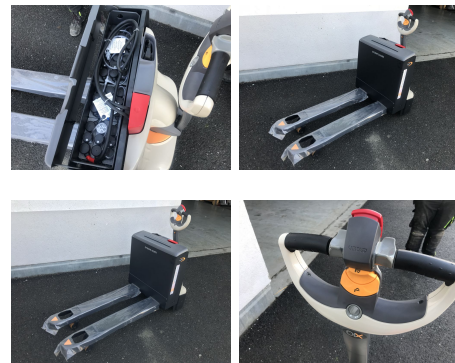

Crown WP 3010 1.6

Capacity: 1600 kg
Lift height: 211 mm
Closed height: 1188 mm
YOM: 2020
Engine type: Electric
Tech. Condition: good
Visual condition: good
Fork length: 1150 mm

Com Nr.: 1462
Front tyres: Vulkollan
Rear tyres: Vulkollan
Battery: Hoppecke, 2019, 24V, 150Ah,

Extras:

SYMBOLFOTO. Abweichungen vom Originalgerät.

Price: on request (Subject to prior sale)

Pfischer Staplertechnik GmbH
Gewerbepark 4a
A-6068 Mils

Fon: +43 (0) 5223 – 79069
Fax: +43 (0) 5223 – 79071
www.staplertechnik.at
info@staplertechnik.at

Geschäftsführer:
Christian Pfischer
Landgericht Innsbruck Fb-Nr. 254683i
ATU: 61228736