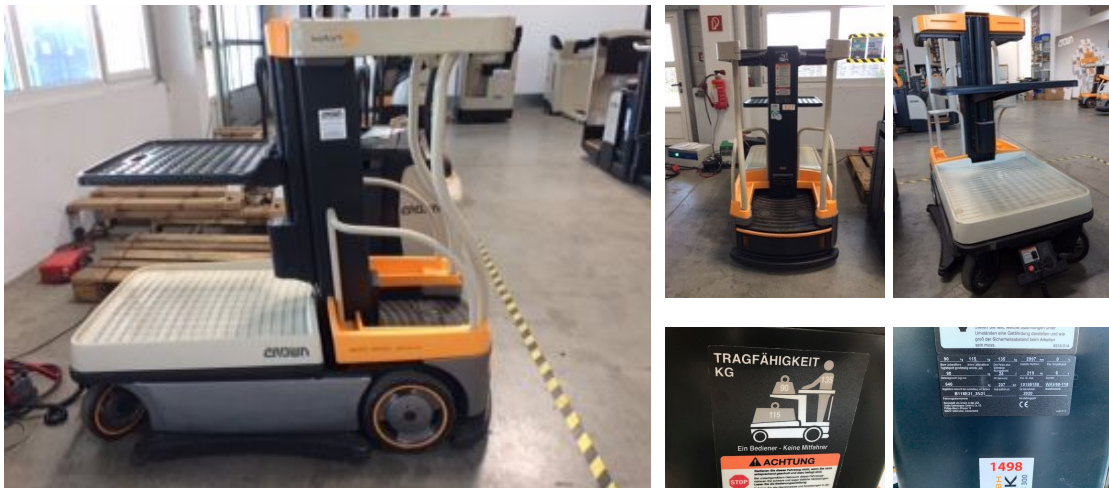

Crown Wave 60-118

Capacity: 135 kg
Mast type: Telescopic
Lift height: 5000 mm
Closed height: 1400 mm
YOM: 2020
Engine type: Electric
Tech. Condition: New
Visual condition: New

Com Nr.: 1498
Front tyres: Solid
Rear tyres: Solid
Battery: 2020, 24V, 194Ah,

Extras:

Vorderer Tisch elektrisch verfahrbar

Price: on request (Subject to prior sale)

Pfitscher Staplertechnik GmbH
Gewerbepark 4a

A-6068 Mils

Fon: +43 (0) 5223 – 79069
Fax: +43 (0) 5223 – 79071
www.staplertechnik.at
info@staplertechnik.at