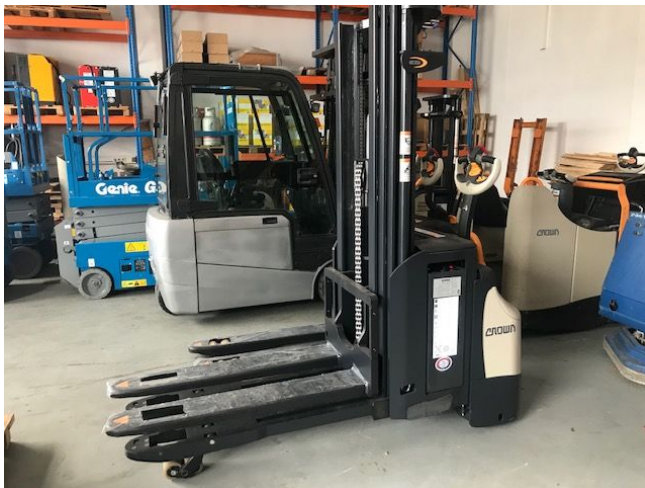

Crown ESi4000 1.4TT

Capacity: 1400 kg
Mast type: Triplex
Lift height: 4440 mm
Closed height: 1980 mm
Free lift: 1500 mm
YOM: 2021
Engine type: Electric
Tech. Condition: New
Visual condition: New
Fork length: 1200 mm

Com Nr.: 3085
Front tyres: Vulkollan
Rear tyres: Vulkollan
Battery: Hoppecke, 2021, 24V, 375Ah,

Extras:

Initial lift
Initialhub

Price: on request (Subject to prior sale)

Pfischer Staplertechnik GmbH
Gewerbepark 4a