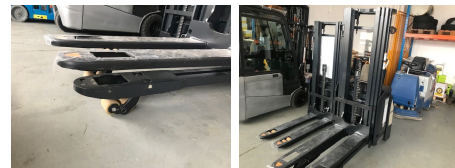

Crown ESi4000 1.4TT

Capacity: 1400 kg
Mast type: Triplex
Lift height: 4440 mm
Closed height: 1980 mm
Free lift: 1500 mm
YOM: 2021
Engine type: Electric
Tech. Condition: New
Visual condition: New
Fork length: 1200 mm

Com Nr.: 3085
Front tyres: Vulkollan
Rear tyres: Vulkollan
Battery: Hoppecke, 2021, 24V, 375Ah,

Extras:

Initial lift
Initialhub

Price: on request (Subject to prior sale)

Pfischer Staplertechnik GmbH
Gewerbepark 4a