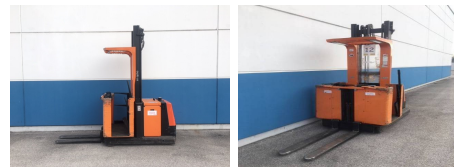

Toyota OME100M

Capacity: 850 kg
Lift height: 5000 mm
Closed height: 2900 mm
YOM: 2011
Engine type: Electric
Tech. Condition: average
Visual condition: average

Com Nr.: SP-3454440

Battery: 24V, 620Ah,

Extras: