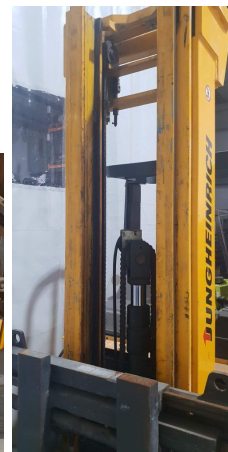

Jungheinrich ETV Q 20 DZ

Capacity: 2000 kg
Mast type: Triplex
Lift height: 6200 mm
Closed height: 2300 mm
Free lift: 1560 mm
YOM: 2000
Running hours: 1836
Engine type: Electric
Tech. Condition: average
Visual condition: average
Fork length: 1200 mm

Com Nr.: SP-3708

Extras:

Side Shift Fork positioners 3rd valve 4th valve

Pfits
Gew

A-60

Die W
Irrtum

9
1

Geschäftsführer:
Christian Pfitscher
Landgericht Innsbruck Fb-Nr. 254683i
ATU: 61228736