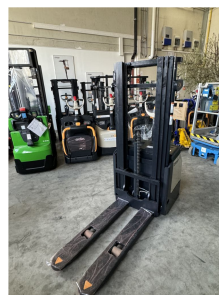

Crown DS3200

Capacity: 2000 kg
Mast type: Duplex
Lift height: 2100 mm
YOM: 2023
Engine type: Electric
Tech. Condition: New
Visual condition: New
Fork length: 1190 mm

Com Nr.: 3953

Battery: VFORCE, 2023, 24V, 250Ah, 80 - 100%

Extras:

Price: on request (Subject to prior sale)

Pfitscher Staplertechnik GmbH
Gewerbepark 4a
A-6068 Mils

Fon: +43 (0) 5223 – 79069
Fax: +43 (0) 5223 – 79071
www.staplertechnik.at
info@staplertechnik.at

Geschäftsführer:
Christian Pfitscher
Landgericht Innsbruck Fb-Nr. 254683i
ATU: 61228736