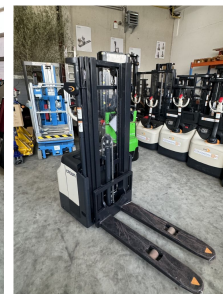

Crown DS3200

Capacity: 2000 kg
Mast type: Duplex
Lift height: 2100 mm
YOM: 2023
Engine type: Electric
Tech. Condition: New
Visual condition: New
Fork length: 1190 mm

Com Nr.: 3953

Battery: VFORCE, 2023, 24V, 250Ah, 80 - 100%

Extras:

Price: on request (Subject to prior sale)

Pfitscher Staplertechnik GmbH
Gewerbepark 4a
A-6068 Mils

Fon: +43 (0) 5223 – 79069
Fax: +43 (0) 5223 – 79071
www.staplertechnik.at
info@staplertechnik.at

Geschäftsführer:
Christian Pfitscher
Landgericht Innsbruck Fb-Nr. 254683i
ATU: 61228736