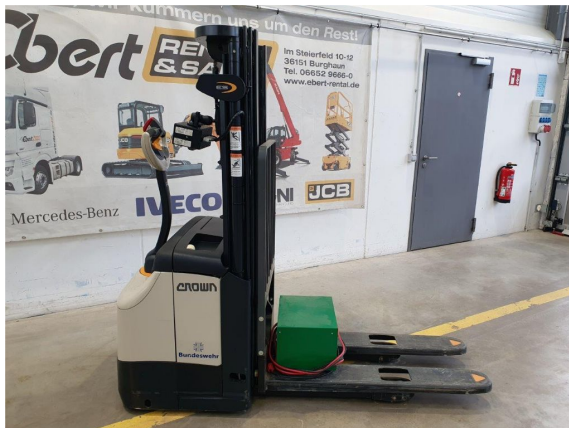

Crown ES4000 1.2 TT4000

Capacity: 1200 kg
Mast type: Triplex
Lift height: 4000 mm
Closed height: 1845 mm
Free lift: 1360 mm
YOM: 2016
Running hours: 70
Engine type: Electric
Tech. Condition: very good
Visual condition: very good
Fork length: 1200 mm

Com Nr.: ES4000LAGER
Front tyres: Vulkollan
Front tyres Condition: 80 - 100%
Rear tyres: Vulkollan
Rear tyres Condition: 80 - 100%
Battery: 2025, 24V, 250Ah, Neu

Extras:

Mechanische Lenkung, Pin Code Start, Plexiglas Mastschutz