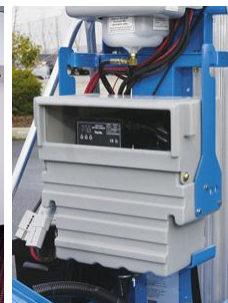

PFITSCHER STAPLERTECHNIK

VERKAUF · SERVICE · REPARATUR · VERMIETUNG

Genie IWP 20S bis 30S

Capacity: 159 kg

Closed height: 50 mm

YOM: 2019

Engine type: Electric

Tech. Condition: New

Visual condition: New

Extras:

In Diversen Ausführungen Lieferbar!

Com Nr.: SOFORTLIEFERBARLAGERND

Price: on request (Subject to prior sale)

Pfitscher Staplertechnik GmbH
Gewerbepark 4a

A-6068 Mils

Fon: +43 (0) 5223 – 79069

Fax: +43 (0) 5223 – 79071

www.staplertechnik.at

info@staplertechnik.at

Geschäftsführer:

Christian Pfitscher

Landgericht Innsbruck Fb-Nr. 254683i

ATU: 61228736

Die Ware bleibt bis zur vollständigen Bezahlung unser Eigentum. Gerichtsstand und Erfüllungsort ist Mils, A.
Irrtum, Satz- u. Druckfehler bzw. Technische Änderungen vorbehalten. Fotos sind Original bzw. Vergleich Fotos.