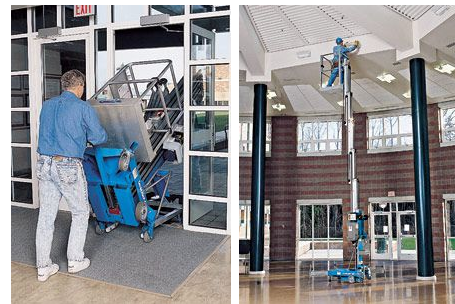

Genie AWP 20S bis AWP 40S

Capacity: 159 kg
Closed height: 800 mm
YOM: 2019
Engine type: Electric
Tech. Condition: New
Visual condition: New

Com Nr.: SOFORTLIEFERBARLAGERNDINWIEN

Extras:

Diverse Modelle Verfügbar!